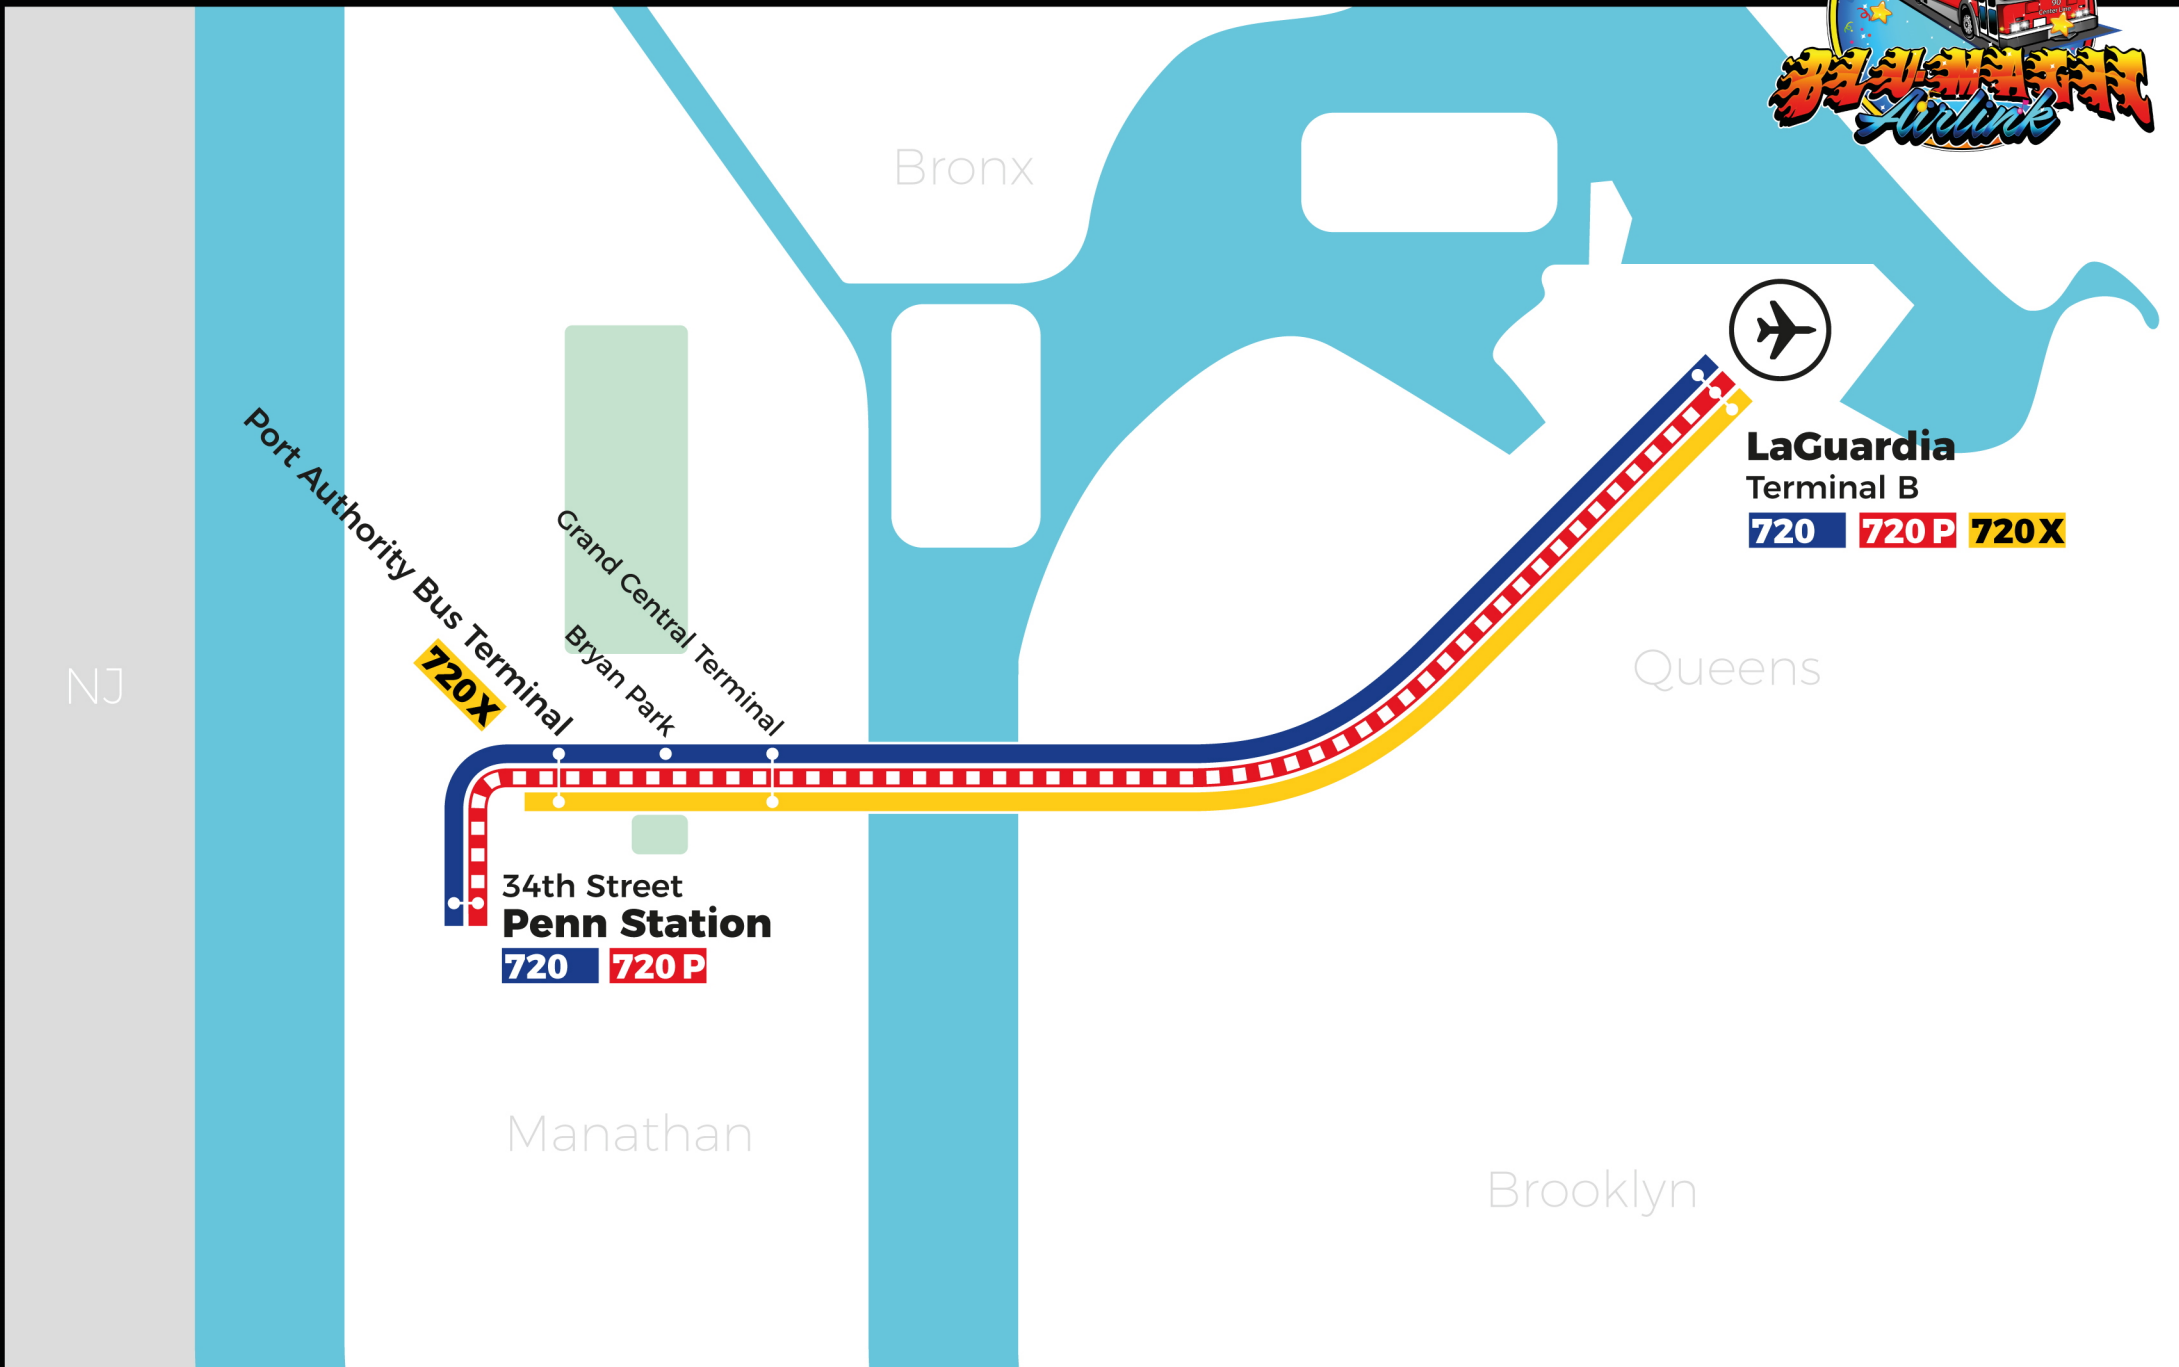

All Times in **bold** are PM runs. All other times are AM.

34th Street Penn Station	5:00	6:00	7:00	8:00	9:00	10:00	11:00	12:00	1:00	2:00	3:00	4:00
Port Authority Bus Terminal	5:15	6:20	7:20	8:20	9:15	10:20	11:20	12:20	1:20	2:20	3:20	4:20
Bryant Park	5:20	6:25	7:25	8:25	9:20	10:25	11:25	12:25	1:25	2:25	3:25	4:25
Grand Central Terminal	5:25	6:30	7:30	8:30	9:25	10:30	11:30	12:30	1:30	2:30	3:30	4:30
LaGuardia Terminal C	5:45	6:55	7:55	8:55	9:50	10:55	11:55	12:55	1:55	2:55	3:55	4:55
LaGuardia Terminal B	5:50	7:00	8:05	9:05	10:00	11:00	12:00	1:00	2:00	3:00	4:00	5:00

34th Street Penn Station	5:00	6:00	7:00	8:00	9:00	10:00	11:00	12:00	1:00	2:00	3:00	4:00
Port Authority Bus Terminal	5:20	6:20	7:20	8:20	9:15	10:15	11:15	12:15	1:15	2:15	3:15	4:15
Bryant Park	5:25	6:25	7:25	8:25	9:20	10:20	11:20	12:20	1:20	2:20	3:20	4:20
Grand Central Terminal	5:30	6:30	7:30	8:30	9:25	10:25	11:25	12:25	1:25	2:25	3:25	4:25
LaGuardia Terminal C	6:05	6:55	7:55	8:55	9:50	10:50	11:50	12:50	1:50	2:50	3:50	4:50
LaGuardia Terminal B	6:10	7:00	8:00	9:00	9:55	10:55	11:55	12:55	1:55	2:55	3:55	4:55

Thank you for riding with us, the Blu-Magic Airlink Express!
We hope to see you again soon!

720 - Manhattan Bound Express Services

Bronx

LaGuardia
Terminal B

720 **720 P** **720 X**

Port Authority Bus Terminal
720 X

Grand Central Terminal
Bryan Park

34th Street
Penn Station
720 **720 P**

Queens

Manathan

Brooklyn

NJ